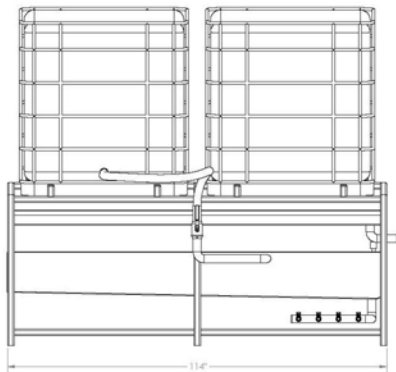

TOTE DISPENSER

MODEL: EIS-DT-300V

A Member of The Vincit Group

www.vincitgroup.com
saleseis@vincitgroup.com

FEATURES:

- 2" Heavy Duty Stainless Steel Frame
- 2" Stainless Steel Valves
- 307 Gallon Hold Vessel
- 4 Outlet Header with Swedgelock Fittings
- Glass Bead Finish

OPTIONS:

- Multi Outlet Headers
- Multiple Vessel Sizes

SPECIFICATIONS:

- Dimensions: 114" Length x 54" Width
- Controls: NONE—Manual Valves