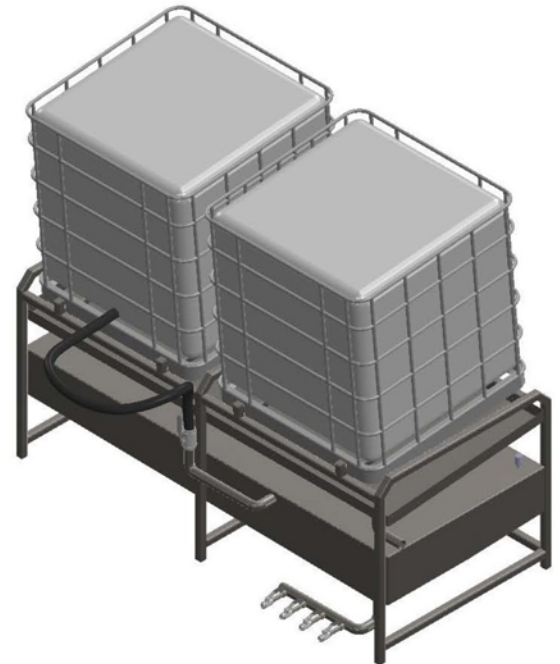

TOTE DISPENSER

MODEL: EIS-DT-300V

A Member of The Vincit Group

www.vincitgroup.com
saleseis@vincitgroup.com

FEATURES:

- 2" Heavy Duty Stainless Steel Frame
- 2" Stainless Steel Valves
- 307 Gallon Hold Vessel
- 4 Outlet Header with Swedgelock Fittings
- Glass Bead Finish

OPTIONS:

- Multi Outlet Headers
- Multiple Vessel Sizes

SPECIFICATIONS:

- Dimensions: 114" Length x 54" Width
- Controls: NONE—Manual Valves