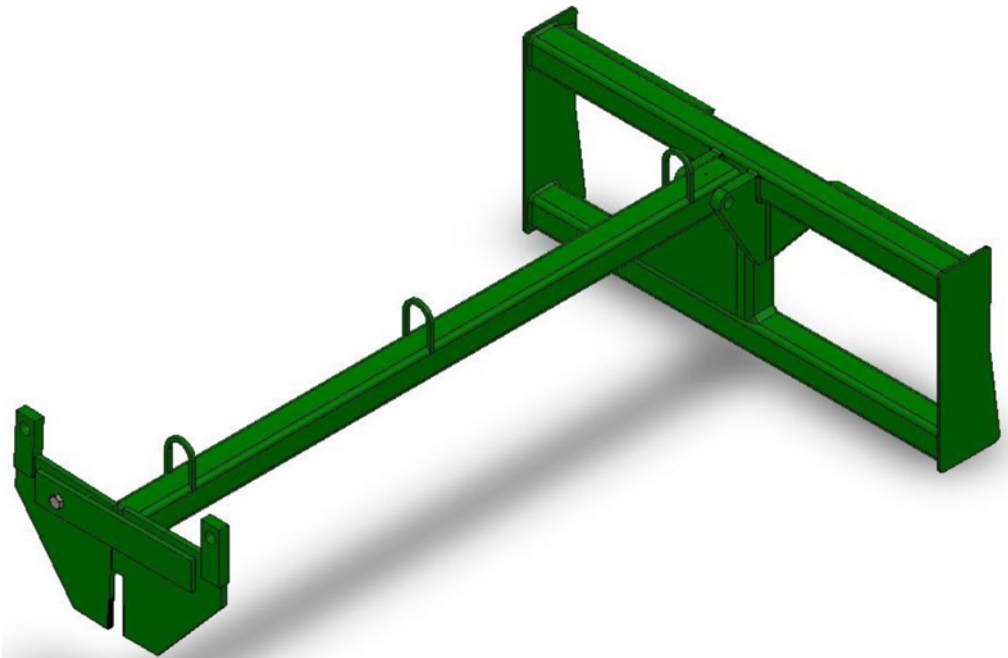

# SLAT PULLER

MODEL: SP-1000

A Member of The Vincit Group

[www.vincitgroup.com](http://www.vincitgroup.com)  
[saleseis@vincitgroup.com](mailto:saleseis@vincitgroup.com)

## FEATURES:

- Hydraulic Cylinder
- Heavy Duty Carbon Steel Construction
- Mounts on Skid Steer

## OPTIONS:

- Colors (Green, Red & Yellow)